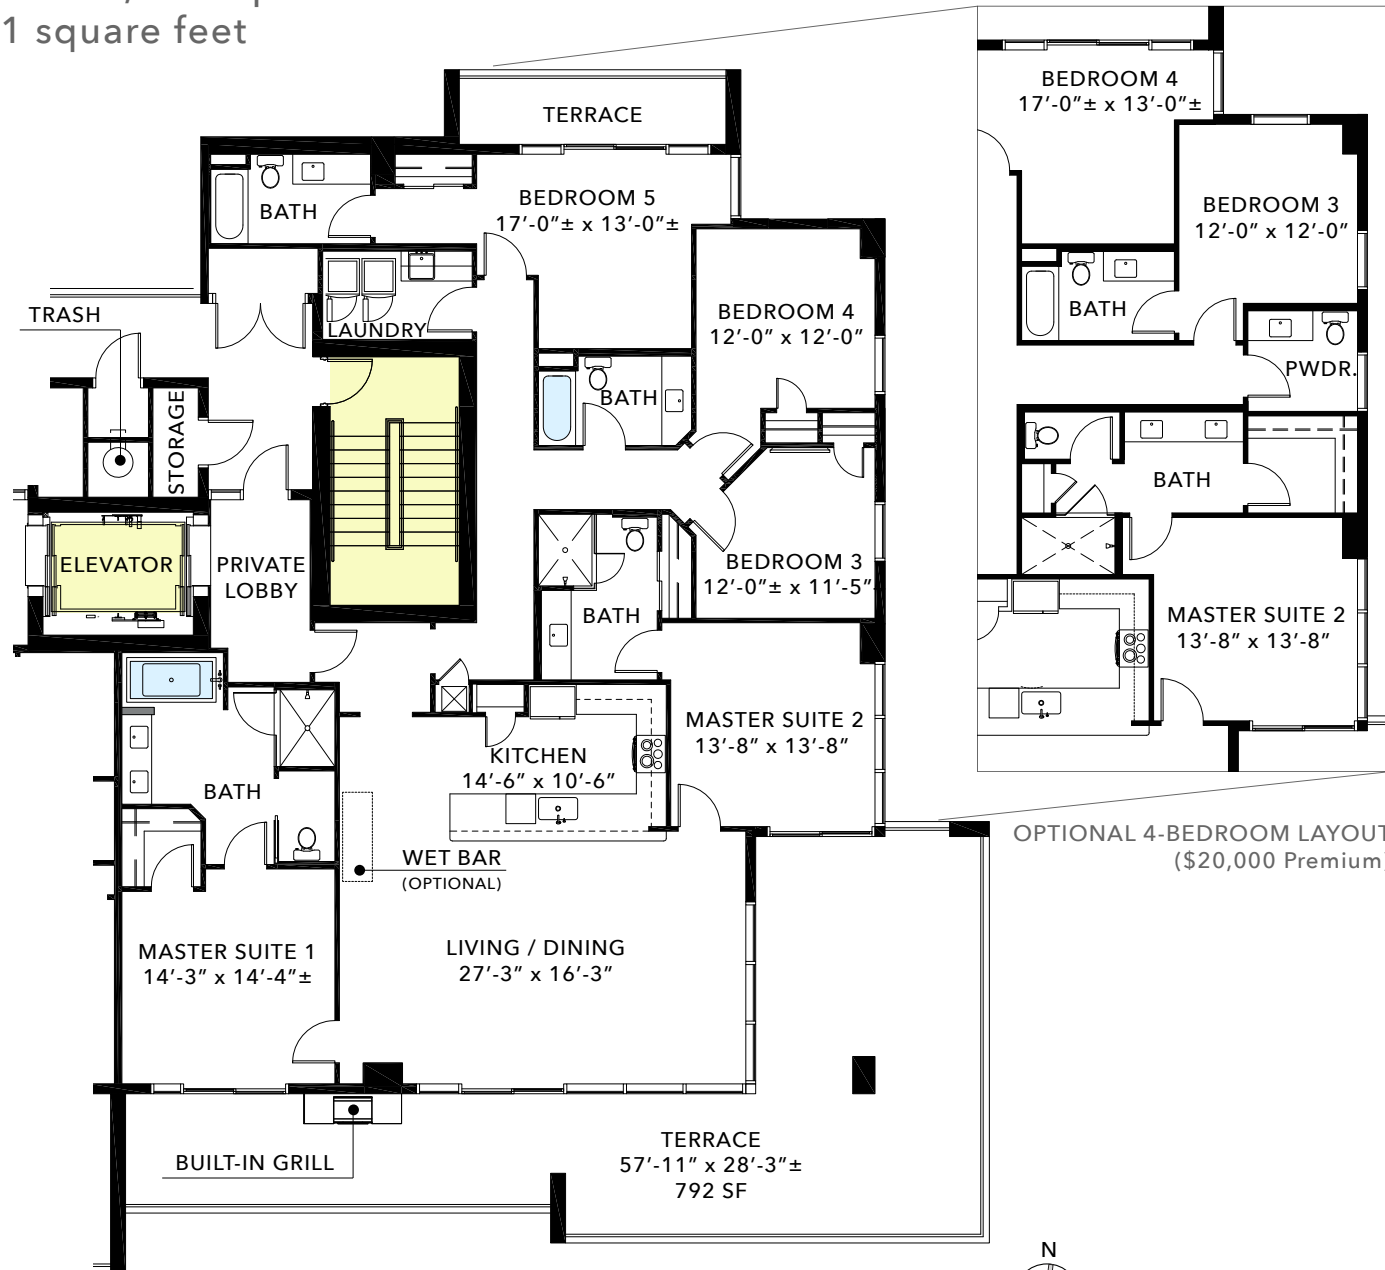

MERIDIAN 3

3 bedrooms / 3 baths

Total area: 2,399 square feet

Heated / cooled area: 1,860 square feet

Terrace: 539 square feet

Gulf of Mexico

ORAL REPRESENTATIONS CANNOT BE RELIED UPON AS CORRECTLY STATING REPRESENTATIONS OF THE DEVELOPER. FOR CORRECT REPRESENTATIONS, MAKE REFERENCE TO THE DOCUMENTS REQUIRED BY SECTION 718.503, FLORIDA STATUTES, TO BE FURNISHED BY A DEVELOPER TO A BUYER OR LESSEE. PLANS SUBJECT TO CHANGE WITHOUT NOTICE.

MERIDIAN 4

4 bedrooms / 4 baths

Total area: 2,771 square feet

Heated / cooled area: 2,147 square feet

Terrace area: 624 square feet

Gulf of Mexico

MERIDIAN 5

5 bedrooms / 4 baths

Total area: 3,346 square feet

Heated / cooled area: 2,465 square feet

Terraces area: 881 square feet

Gulf of Mexico

OPTIONAL 4-BEDROOM LAYOUT
(\$20,000 Premium)