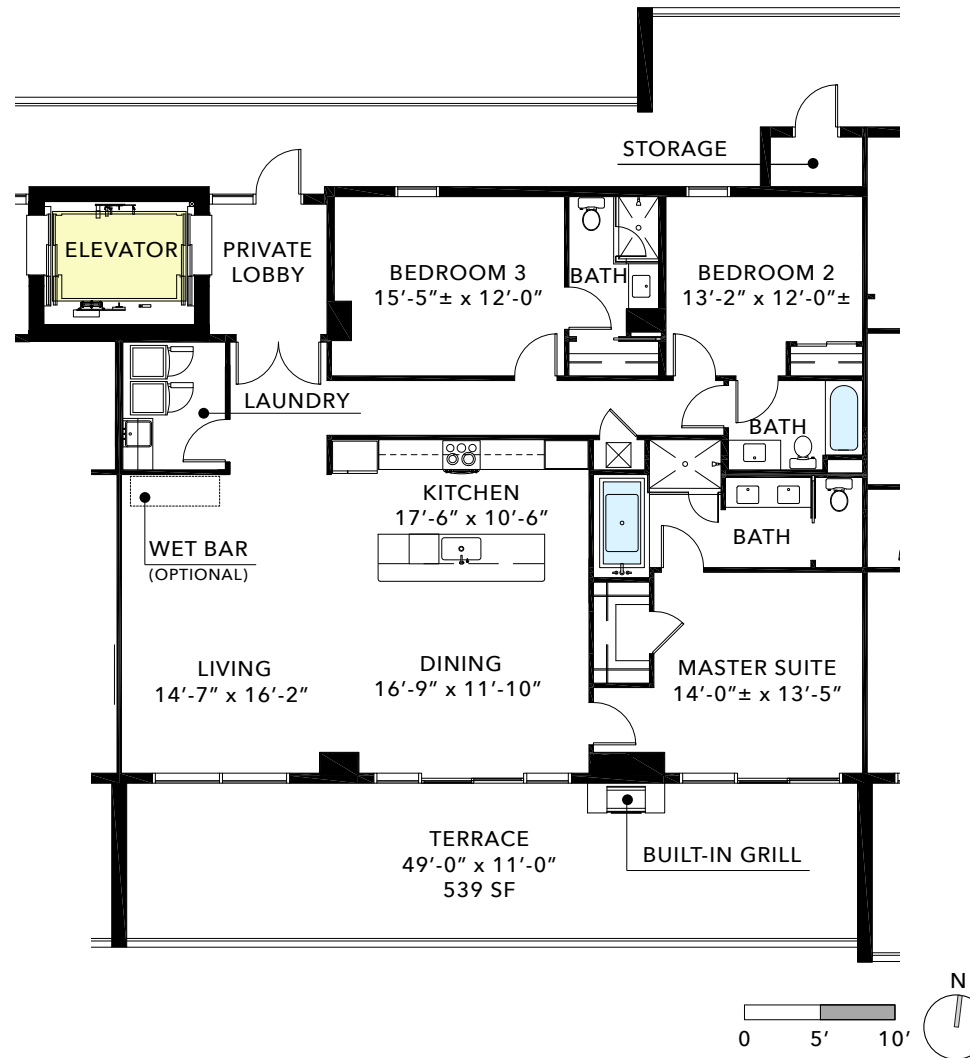

MERIDIAN 3

3 bedrooms / 3 baths

Total area: 2,399 square feet

Heated / cooled area: 1,860 square feet

Terrace: 539 square feet

Gulf of Mexico

ORAL REPRESENTATIONS CANNOT BE RELIED UPON AS CORRECTLY STATING REPRESENTATIONS OF THE DEVELOPER. FOR CORRECT REPRESENTATIONS, MAKE REFERENCE TO THE DOCUMENTS REQUIRED BY SECTION 718.503, FLORIDA STATUTES, TO BE FURNISHED BY A DEVELOPER TO A BUYER OR LESSEE. PLANS SUBJECT TO CHANGE WITHOUT NOTICE.

MERIDIAN 4

4 bedrooms / 4 baths

Total area: 2,771 square feet

Heated / cooled area: 2,147 square feet

Terrace area: 624 square feet

Gulf of Mexico

MERIDIAN 5

5 bedrooms / 4 baths

Total area: 3,346 square feet

Heated / cooled area: 2,465 square feet

Terraces area: 881 square feet

Gulf of Mexico

OPTIONAL 4-BEDROOM LAYOUT
(\$20,000 Premium)