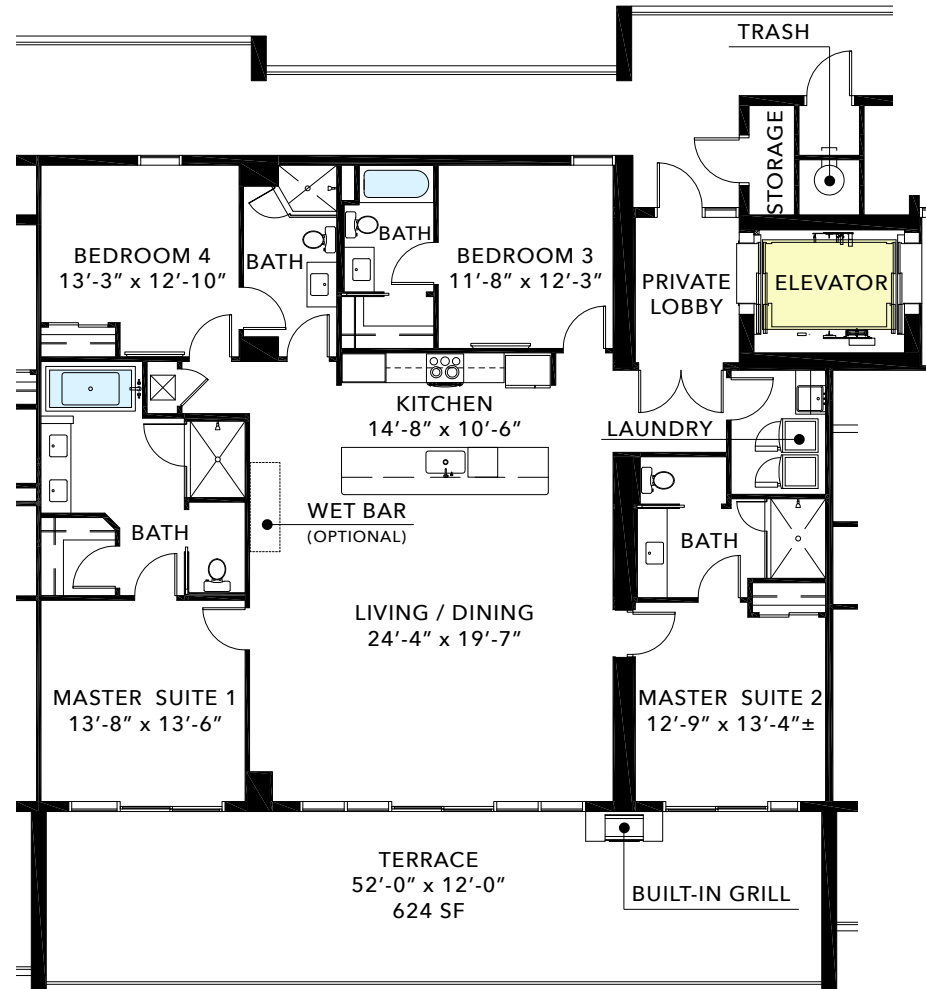

MERIDIAN 3

3 bedrooms / 3 baths

Total area: 2,399 square feet

Heated / cooled area: 1,860 square feet

Terrace: 539 square feet

Gulf of Mexico

ORAL REPRESENTATIONS CANNOT BE RELIED UPON AS CORRECTLY STATING REPRESENTATIONS OF THE DEVELOPER. FOR CORRECT REPRESENTATIONS, MAKE REFERENCE TO THE DOCUMENTS REQUIRED BY SECTION 718.503, FLORIDA STATUTES, TO BE FURNISHED BY A DEVELOPER TO A BUYER OR LESSEE. PLANS SUBJECT TO CHANGE WITHOUT NOTICE.

MERIDIAN 4

4 bedrooms / 4 baths

Total area: 2,771 square feet

Heated / cooled area: 2,147 square feet

Terrace area: 624 square feet

Gulf of Mexico

MERIDIAN 5

5 bedrooms / 4 baths

Total area: 3,346 square feet

Heated / cooled area: 2,465 square feet

Terraces area: 881 square feet

Gulf of Mexico

OPTIONAL 4-BEDROOM LAYOUT
(\$20,000 Premium)